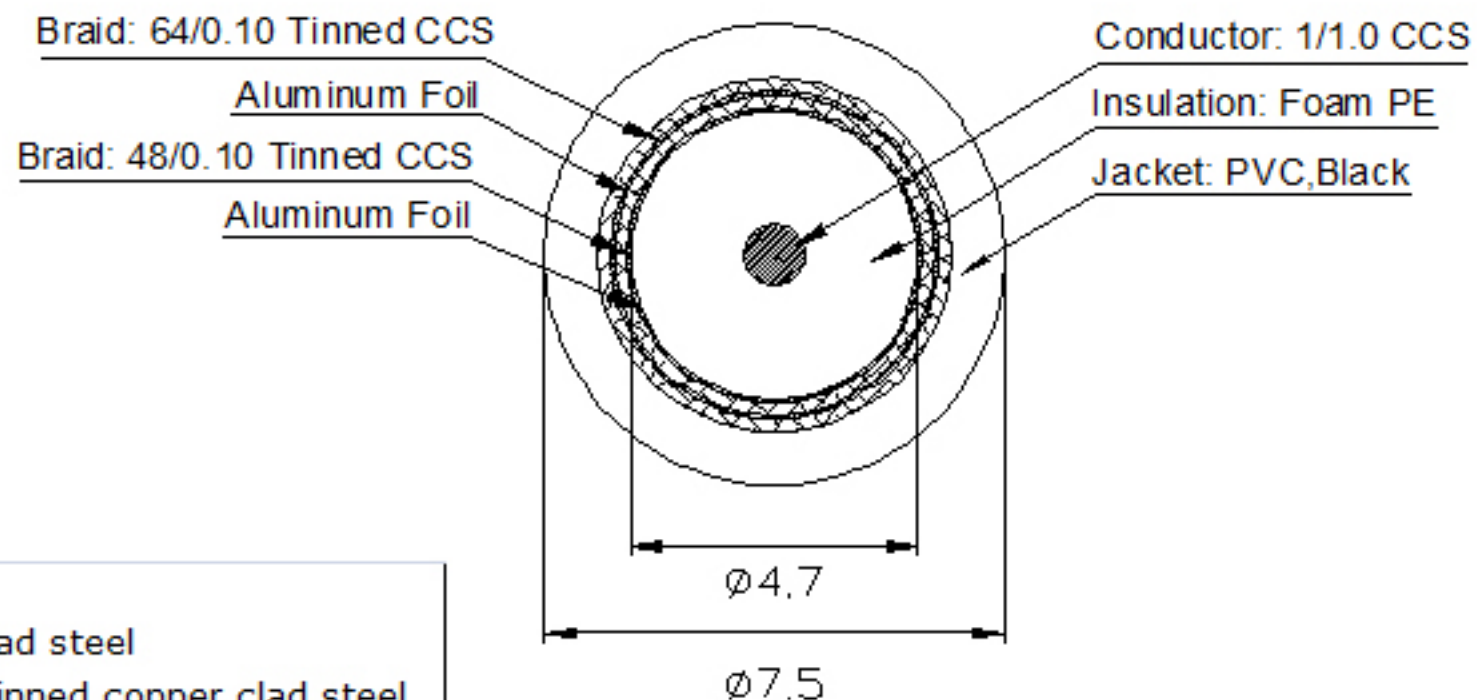

Direct Cable Supplies™
We Have All The Connections

Specification Sheet

CM-RG6QCCS

DCS Product Code	Description	Size
CM-RG6QCCS	Rg6 Quad shield Coaxial cable(Wooden Roll)	300m
CM-RG6QCCS-1	Rg6 Quad shield Coaxial cable(Wooden Roll)	100m

Key:
 CCS: Copper clad steel
 Tinned CCS: Tinned copper clad steel

DCS PART NO: CM-RG6QCCS							Impedance(Ω)	Capacitance(pf/m)	Attenuation(dB>)
Conductor				Jacket			75	53.1	68
Inner conductor	Diameter	Braid	Insulation	Diameter	Material	OD	Direct Cable Supplies We have all the connections		
1/1.0CCS	1.0 \pm 0.005	16 \times 4/0.10 Tinned CCS 16 \times 3/0.10 Tinned CCS	Foam PE	4.7 \pm 0.02	Black PVC	7.5 \pm 0.1			